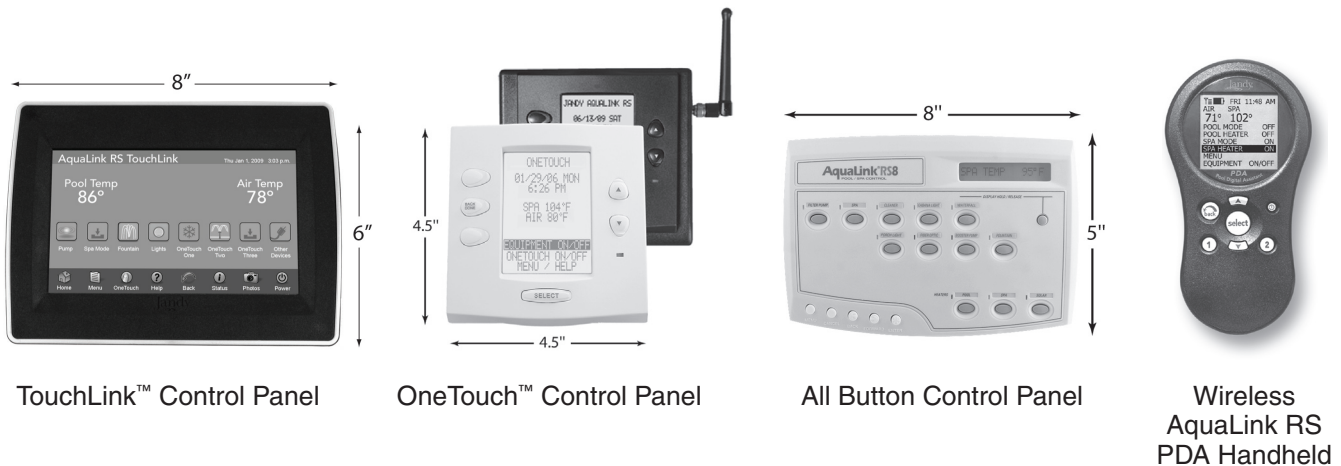

3: Order Salt Water Cell Kit

Part#	Description	List Price
PureLink™ Cell Kits (Required for PureLink Power Centers)		
PLC700	Cell Kit, Pools up to 12,000 gal, 16 ft. cables.	$656.54
PLC700-25	Cell Kit, Pools up to 12,000 gal, 25 ft. cables.	$722.20
PLC1400	Cell Kit, Pools up to 40,000 gal, 16 ft. cables.	$919.17
PLC1400-25	Cell Kit, Pools up to 40,000 gal, 25 ft. cables.	$962.93

4: Order Control System User Interface (PDA handheld user interface included with system levels)

Part#	Description	List Price
User Interface Controllers (PDA Handheld User Interface included with PDA System Levels)		
TCHLNK-RF	AquaLink® RS TouchLink™, Desktop, Wireless (Available Spring 2010)	$2,087.79
TCHLNK-WF	AquaLink RS TouchLink, Flush Mount, Wired (Available Spring 2010)	$1,282.66
TCHLNK-WS	AquaLink RS TouchLink, Surface Mount, Wired (Available Spring 2010)	$1,282.66
7953	AquaLink RS OneTouch™, Wired, White	$747.32
7954	AquaLink RS OneTouch, Wired, Black	$747.32
RSOTRF	AquaLink RS OneTouch, Wireless, Black	$1,531.75
6886	AquaLink RS All Button, Wired, Combo PS8	$668.04
6887	AquaLink RS All Button, Wired, Only P8	$668.04
6888	AquaLink RS All Button, Wired, Combo PS6	$641.66
6889	AquaLink RS All Button, Wired, Only P6	$548.64
6890	AquaLink RS All Button, Wired, Combo PS4	$602.00
6891	AquaLink RS All Button, Wired, Only P4	$548.64
6892	AquaLink RS All Button, Wired, Dual 2/6	$668.07

Controls

Continued on next page.