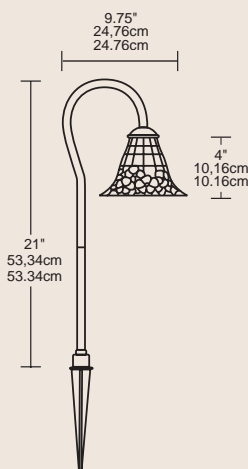

Light Expressions™

Superior Styling and Durability...

AL430

Tiffany Style Light

Professional Grade

Housing:
Durable metal construction with Tiffany-style leaded (safe in CA) glass shade.

Finish:
Black

Size:
9 3/4" (width) X 21" (height)

Lamp:
11 watt wedge base included with light.

Wiring:
Pre-wired for easy hookup to low voltage cable. Includes, for your connection preference: Fast-Lock II® quick connectors and wire nuts (for hard wiring).

Warranty:
Limited 5 year warranty.

Distance is not to scale.

Intermatic Incorporated
Spring Grove, IL 60081
www.intermatic.com

Due to Intermatic's dedication to technological advancement, it is possible that specifications and/or appearance of our products may have changed after the printing of this literature. See current price list for latest product specifications.

Low Voltage Landscape Lighting Products