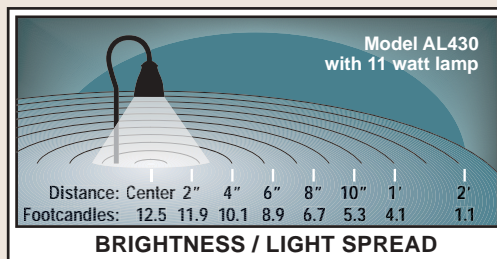

Light Expressions™

Superior Styling and Durability...

AL430

Tiffany Style Light

Professional Grade

Housing:
Durable metal construction with Tiffany-style leaded (safe in CA) glass shade.

Finish:
Black

Size:
9 3/4" (width) X 21" (height)

Lamp:
11 watt wedge base included with light.

Wiring:
Pre-wired for easy hookup to low voltage cable. Includes, for your connection preference: Fast-Lock II® quick connectors and wire nuts (for hard wiring).

Warranty:
Limited 5 year warranty.

Distance is not to scale.

Intermatic Incorporated
Spring Grove, IL 60081
www.intermatic.com

Due to Intermatic's dedication to technological advancement, it is possible that specifications and/or appearance of our products may have changed after the printing of this literature. See current price list for latest product specifications.

Low Voltage Landscape Lighting Products